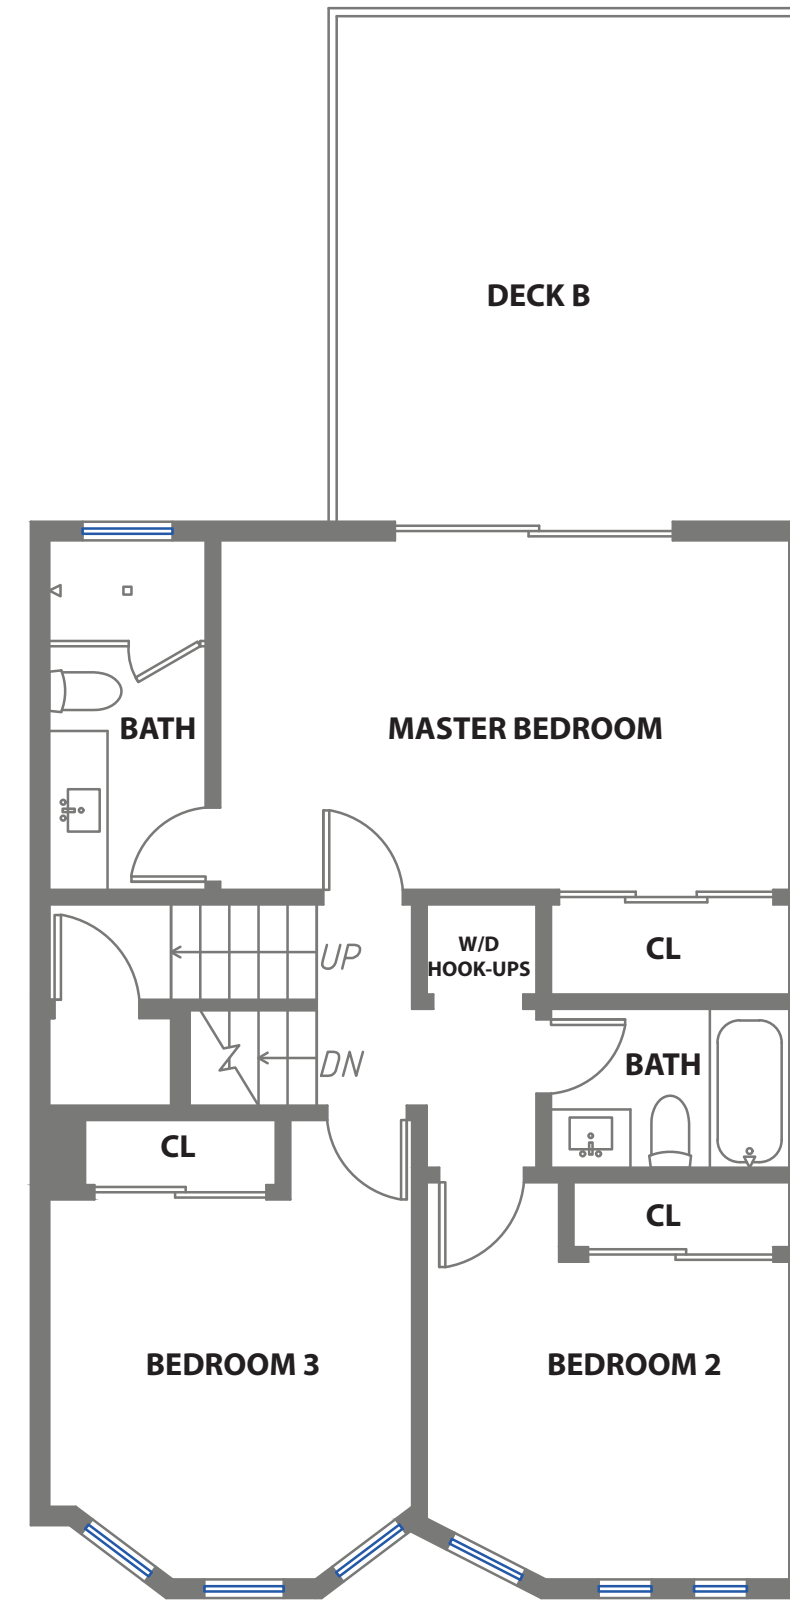

1719 ALABAMA STREET

SAN FRANCISCO, CALIFORNIA

LEVEL 1

LEVEL 2

LEVEL 3

ROOF DECK